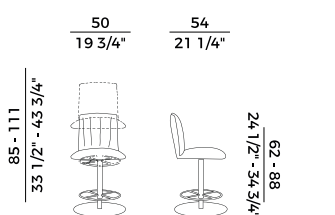

840/A-GAS
sgabello \ stool