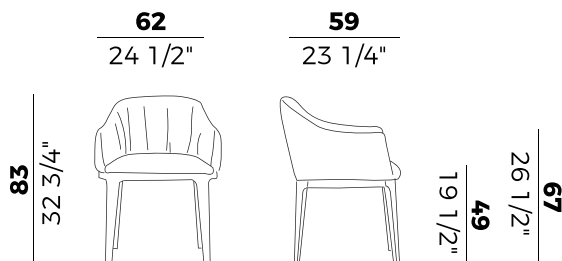

Informazioni tecniche \ *Technical information*

Descrizione tecnica \ *Technical description*

Poltrona con base in massello di frassino e seduta e schienale imbottiti in poliuretano espanso ignifugo. Finiture e rivestimenti di collezione.

Armchair with base in solid ash and upholstered seat and backrest with fire retardant polyurethane foam padding. Finishes and covers as per collection.

Dimensioni \ *Dimensions*

Consumi stoffe \ *Fabric and leather requirements*

	FABRIC AND LEATHER REQUIREMENTS		FABRIC AND LEATHER REQUIREMENTS	
	x1	x2	x1	x2
H 140	ml 1,80	ml 3,10	yd 1.70	yd 3.40
H 130	ml 1,80	ml 3,10	yd 1.70	yd 3.40
LEATHER	m² 3,25		ft² 35	
	PACKAGING			
	1 x crt = m³ 0.35			
	gross weight - Kg 17