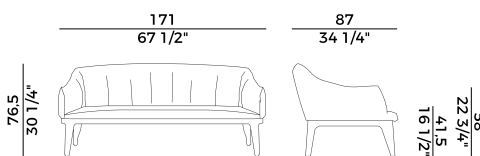

Square cabinet with two open compartments, two doors that can be opened at 180° and a drawer with an ash frame.

Finishes and covers as per collection.

840
sedia \ chair

840/P
poltrona \ armchair

840/PL
lounge \ lounge armchair