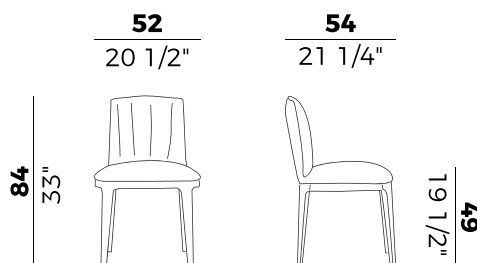

Informazioni tecniche \ *Technical information*

Descrizione tecnica \ *Technical description*

Sedia con base in massello di frassino e seduta e schienale imbottiti in poliuretano espanso ignifugo. Finiture e rivestimenti di collezione.

Chair with base in solid ash and upholstered seat and backrest with fire retardant polyurethane foam padding. Finishes and covers as per collection.

Dimensioni \ *Dimensions*

Consumi stoffe \ *Fabric and leather requirements*

	FABRIC AND LEATHER REQUIREMENTS			FABRIC AND LEATHER REQUIREMENTS	
	x1	x2		x1	x2
H 140	ml 1,00	ml 2,00	H 140	yd 1.10	yd 2.20
H 130	ml 1,00	ml 2,00	H 130	yd 1.10	yd 2.20
LEATHER	m² 1,90		LEATHER	ft² 20	
	PACKAGING				
	2 x crt = m³ 0,41				
	gross weight - Kg 21