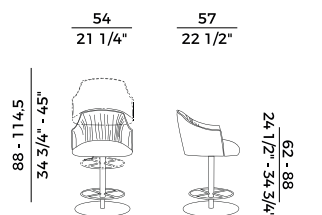

840/AP-GAS
sgabello \ stool