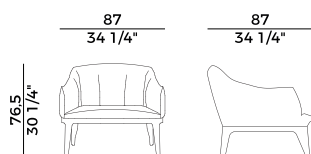

Square cabinet with two open compartments, two doors that can be opened at 180° and a drawer with an ash frame.

Finishes and covers as per collection.

840
sedia \ chair

840/P
poltrona \ armchair

840/PL
lounge \ lounge armchair