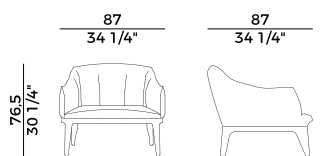

Square cabinet with two open compartments, two doors that can be opened at 180° and a drawer with an ash frame.

Finishes and covers as per collection.

840
sedia \ chair

840/P
poltrona \ armchair

840/PL
lounge \ lounge armchair