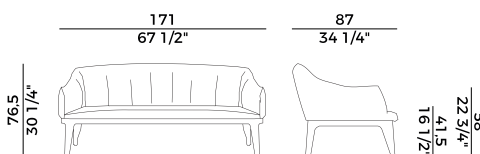

Square cabinet with two open compartments, two doors that can be opened at 180° and a drawer with an ash frame.

Finishes and covers as per collection.

840
sedia \ chair

840/P
poltrona \ armchair

840/PL
lounge \ lounge armchair