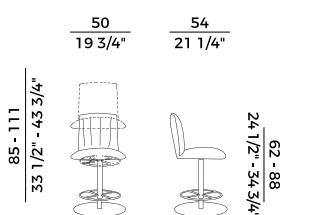

840/A-GAS
sgabello \ stool