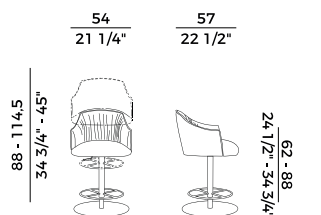

840/AP-GAS
sgabello \ stool