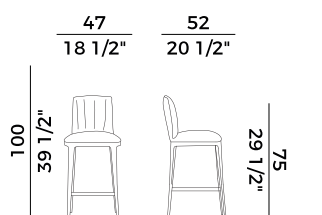

840/A
sgabello \ stool