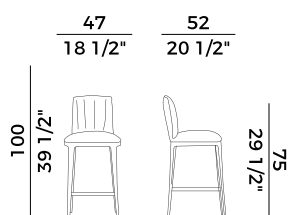

840/A
sgabello \ stool