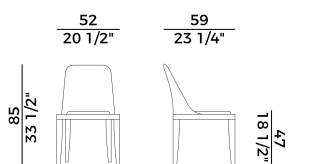

834/I
sedia \ chair