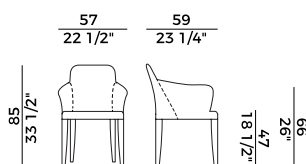

Extendable table with ash frame and ruthenium feet protection on the base. Round top in ash. Finishes and covers as per collection.

Dimensioni \ *Dimensions*

PACKAGING

3 x crt = m³ 0.40

gross weight - Kg 80

834
sedia \ chair

834/I
sedia \ chair

834/P
poltrona \ armchair

834/PI
poltrona \ armchair

834/PMC
poltrona pozzetto \ tub chair

834/PB
lounge \ lounge armchair

834/D
divano \ sofa

834/TC1
tavolo estensibile \ extendable table