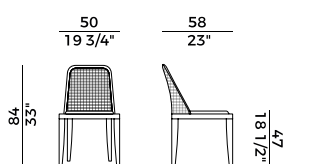

Sedia e poltrona con struttura in massello di frassino disponibili in due versioni:

Seduta imbottita in poliuretano espanso ignifugo e schienale in canna;

Seduta, schienale e braccioli imbottiti in poliuretano espanso ignifugo;

Poltrona pozzetto in massello di frassino con seduta imbottita in poliuretano espanso ignifugo e schienale in canna;

Divano e lounge con struttura in massello di frassino con schienale in canna.

Cuscini di seduta e schienale con imbottitura in poliuretano espanso ignifugo.

Tavolo estensibile con struttura in frassino e anello di protezione in metallo rutenio. Piano in frassino. Disponibile in versione tonda o ovale.

Finiture e rivestimenti di collezione.

Collection of furnishings composed of seats and tables.

Chair and armchair with solid ash frame available in two versions:

Upholstered seat with fire retardant polyurethane foam padding and backrest in cane;

Upholstered seat, backrest and armrests with fire retardant polyurethane foam padding;

Upholstered armchair in solid ash wood with fire retardant polyurethane foam padding and backrest in cane;

Sofa and lounge armchair with solid ash frame and cane backrest.

Seat and backrest cushions with fire-retardant polyurethane foam padding;

Extendable table with ash frame and ruthenium feet protection on the base. Top in ash. Available in round or oval version.

Finishes and covers as per collection.

834
sedia \ chair