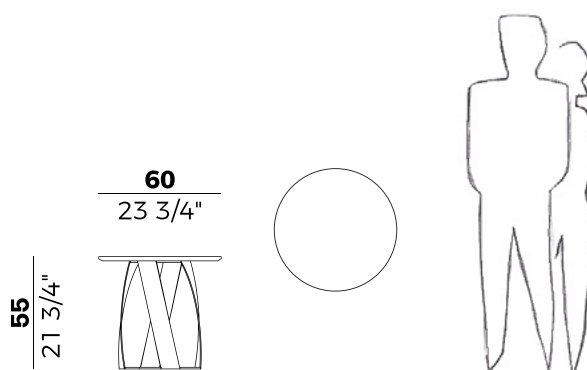

Informazioni tecniche \ *Technical information*

Descrizione tecnica \ *Technical description*

Tavolino con base tonda in metallo e piano in marmo o vetro.
Finiture di collezione.

*Coffee table with round metal base and top in marble or glass.
Finishes as per collection.*

Dimensioni \ *Dimensions*

PACKAGING

2 crt = m³ 0.18

gross weight glass - Kg 35

gross weight marble - Kg 40

Finiture \ *Finishes*

Finiture base \

Base finishes