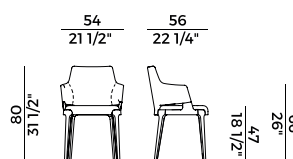

942/PB
poltrona \ armchair