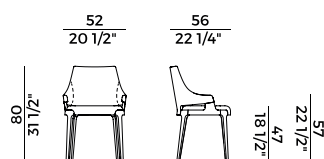

Collezione Velis \ Velis collection

Collezione di sedute imbottite con struttura in frassino o in noce canaletto composta da:
Sedia, poltrona e poltrona pozzetto;
Sgabello singolo e doppio con schienale;
Sgabello singolo senza schienale;
Divano e poltrona lounge con schienale alto e divano e poltrona lounge con schienale basso;
Panche imbottite in differenti dimensioni con o senza tavolino.
Finiture e rivestimenti di collezione.

Collection of upholstered seats with ashwood or walnut frame composed of:
Chair, armchair and tub chair;
Single and double stool with backrest;
Single stool without backrest;
Sofa and lounge chair with high backrest and sofa and lounge chair with low back;
Upholstered benches in different sizes with or without a table.
Finishes and covers as per collection.

942
sedia \ chair