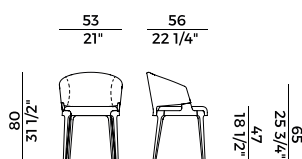

942/PA
poltrona pozzetto \ tub chair