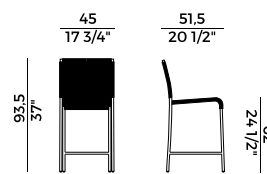

Reclining sun lounger with stainless steel frame. Available in PVC rope weaving.

Finishes and covers as per collection.

688/XXL sedia \ chair $\times 6$

688/XXLC sedia \ chair $\times 6$

688/PXXL poltrona \ armchair $\times 4$

688/PXXLC poltrona \ armchair $\times 4$

688/LP lounge \ lounge armchair

688/PP pouf \ pouf

688/S sgabello basso \ counterstool

688/SC sgabello basso \ counterstool

688/A sgabello alto \ barstool

688/AC sgabello alto \ barstool