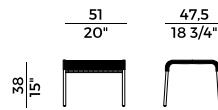

Reclining sun lounger with stainless steel frame. Available in PVC rope weaving.

Finishes and covers as per collection.

688/XXL sedia \ chair $\times 6$

688/XXLC sedia \ chair $\times 6$

688/PXXL poltrona \ armchair $\times 4$

688/PXXLC poltrona \ armchair $\times 4$

688/LP lounge \ lounge armchair

688/PP pouf \ pouf

688/S sgabello basso \ counterstool

688/SC sgabello basso \ counterstool

688/A sgabello alto \ barstool

688/AC sgabello alto \ barstool