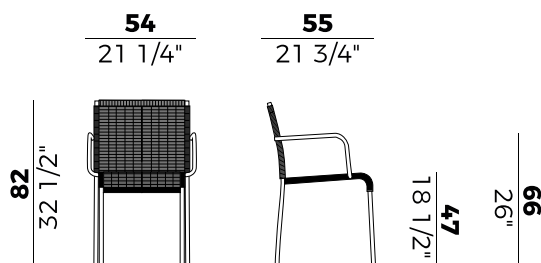

*Stackable armchair with metal tube or stainless steel frame.
Available in synthetic, raw or PVC rope weaving.
Finishes and covers as per collection.*

Dimensioni \ *Dimensions*

STACKABILITY

x4

PACKAGING

2 x crt = m³ 0.41