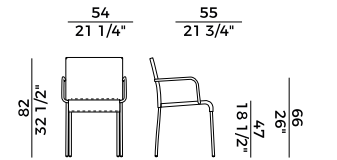

Reclining sun lounger with stainless steel frame. Available in PVC rope weaving.

Finishes and covers as per collection.

688/XXL sedia \ chair $\times 6$

688/XXLC sedia \ chair $\times 6$

688/PXXL poltrona \ armchair $\times 4$

688/PXXLC poltrona \ armchair $\times 4$

688/LP lounge \ lounge armchair

688/PP pouf \ pouf

688/S sgabello basso \ counterstool

688/SC sgabello basso \ counterstool

688/A sgabello alto \ barstool

688/AC sgabello alto \ barstool