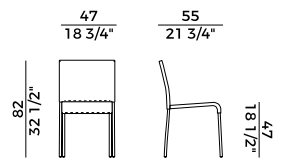

688/XXLC sedia \ chair $\times 6$