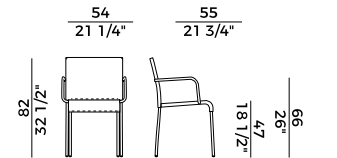

Reclining sun lounger with stainless steel frame. Available in PVC rope weaving.

Finishes and covers as per collection.

688/XXL sedia \ chair $\times 6$

688/XXLC sedia \ chair $\times 6$

688/PXXL poltrona \ armchair $\times 4$

688/PXXLC poltrona \ armchair $\times 4$

688/LP lounge \ lounge armchair

688/PP pouf \ pouf

688/S sgabello basso \ counterstool

688/SC sgabello basso \ counterstool

688/A sgabello alto \ barstool

688/AC sgabello alto \ barstool