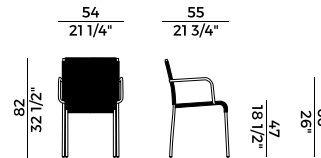

Reclining sun lounger with stainless steel frame. Available in PVC rope weaving.

Finishes and covers as per collection.

688/XXL sedia \ chair $\times 6$

688/XXLC sedia \ chair $\times 6$

688/PXXL poltrona \ armchair $\times 4$

688/PXXLC poltrona \ armchair $\times 4$

688/LP lounge \ lounge armchair

688/PP pouf \ pouf

688/S sgabello basso \ counterstool

688/SC sgabello basso \ counterstool

688/A sgabello alto \ barstool

688/AC sgabello alto \ barstool