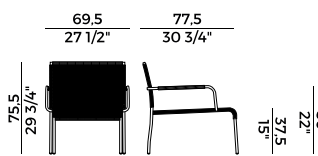

Reclining sun lounger with stainless steel frame. Available in PVC rope weaving.

Finishes and covers as per collection.

688/XXL sedia \ chair $\times 6$

688/XXLC sedia \ chair $\times 6$

688/PXXL poltrona \ armchair $\times 4$

688/PXXLC poltrona \ armchair $\times 4$

688/LP lounge \ lounge armchair

688/PP pouf \ pouf

688/S sgabello basso \ counterstool

688/SC sgabello basso \ counterstool

688/A sgabello alto \ barstool

688/AC sgabello alto \ barstool