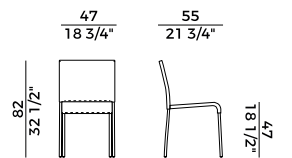

688/XXLC sedia \ chair $\times 6$