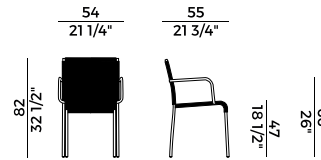

Reclining sun lounger with stainless steel frame. Available in PVC rope weaving.

Finishes and covers as per collection.

688/XXL sedia \ chair $\times 6$

688/XXLC sedia \ chair $\times 6$

688/PXXL poltrona \ armchair $\times 4$

688/PXXLC poltrona \ armchair $\times 4$

688/LP lounge \ lounge armchair

688/PP pouf \ pouf

688/S sgabello basso \ counterstool

688/SC sgabello basso \ counterstool

688/A sgabello alto \ barstool

688/AC sgabello alto \ barstool