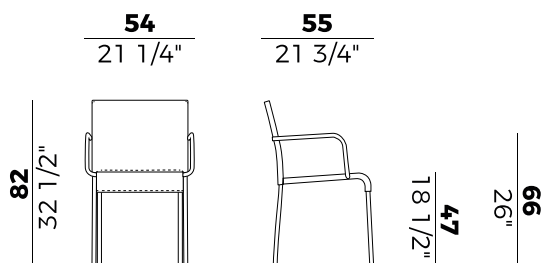

*Armchair with metal tube.
Backrest and seat covered in hide leather.
Finishes and covers as per collection.*

Dimensioni \ *Dimensions*

STACKABILITY

x4

PACKAGING

2 x crt = m³ 0.41

gross weight - Kg 19

Finiture \ *Finishes*