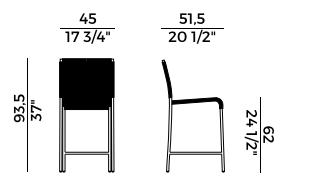

Reclining sun lounger with stainless steel frame. Available in PVC rope weaving.

Finishes and covers as per collection.

688/XXL sedia \ chair $\times 6$

688/XXLC sedia \ chair $\times 6$

688/PXXL poltrona \ armchair $\times 4$

688/PXXLC poltrona \ armchair $\times 4$

688/LP lounge \ lounge armchair

688/PP pouf \ pouf

688/S sgabello basso \ counterstool

688/SC sgabello basso \ counterstool

688/A sgabello alto \ barstool

688/AC sgabello alto \ barstool