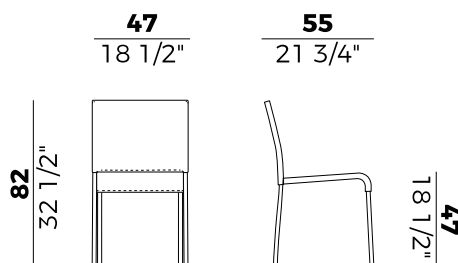

*Stackable chair with metal tube.
Backrest and seat covered in hide leather.
Finishes and covers as per collection.*

Dimensioni \ *Dimensions*

STACKABILITY

×6

PACKAGING

2 × crt = m³ 0.41

gross weight - Kg 18