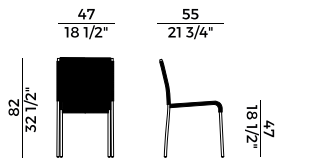

Collezione Agra \
Agra collection

Collezione di sedute, lounge e lettino nelle versioni indoor e outdoor.

Sedia e poltroncina impilabile e sgabello con struttura in tubo di metallo o in acciaio inox.

Disponibile con intrecci in cordino sintetico, grezzo, in pvc o nella versione con schienale e seduta rivestite in cuoietto. Poltrona lounge impilabile e poggiatesta con struttura in tubo di metallo o in acciaio inox. Disponibile con intrecci in cordino sintetico, grezzo o in pvc.

Lettingo reclinabile con struttura in acciaio inox. Disponibile con intrecci in cordino pvc.

Finiture e rivestimenti di collezione.

Collection of seats, lounge armchair and sun lounger for indoor and outdoor.

Stackable chair and armchair, and stool with metal tube or stainless steel frame.

Available in synthetic, raw or PVC rope weaving or with backrest and seat covered in hide leather. Stackable lounge armchair and footrest with metal tube or stainless steel frame. Available in synthetic, raw or PVC rope weaving.

Reclining sun lounger with stainless steel frame. Available in PVC rope weaving.

Finishes and covers as per collection.

688/XXL sedia \ chair $\times 6$