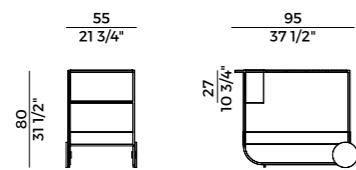

DESIGN
BERNHARDT & VELLA

carrello | trolley

Butler

Carrello, per utilizzo outdoor, con struttura in metallo verniciato antracite goffrato e piano in legno Iroko. Cassetto contenitore fisso e porta bottiglie laterale removibile in metallo verniciato.

Trolley, for outdoor use, with anthracite embossed metal frame and Iroko wooden top. Fixed drawer and removable side bottle holder in painted metal.

892
carrello \ trolley