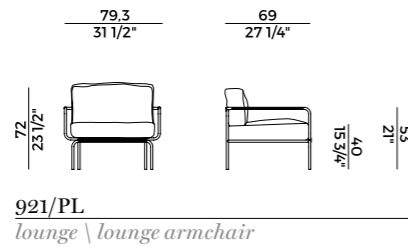

DESIGN
BERNHARDT & VELLA

lounge | lounge armchair

June

Lounge, per utilizzo outdoor, con struttura in metallo verniciato. Cuscini di seduta e schienale imbottiti in poliuretano espanso. Braccioli rivestiti in corda nautica e in cordino gassa. Finiture e rivestimenti di collezione.

Lounge armchair, for outdoor use, with painted metal frame. Seat and backrest padded in polyurethane foam. Armrests woven in nautical and "Gassa" rope. Finishes and covers as per collection.

June \ Lounge, lounge armchair