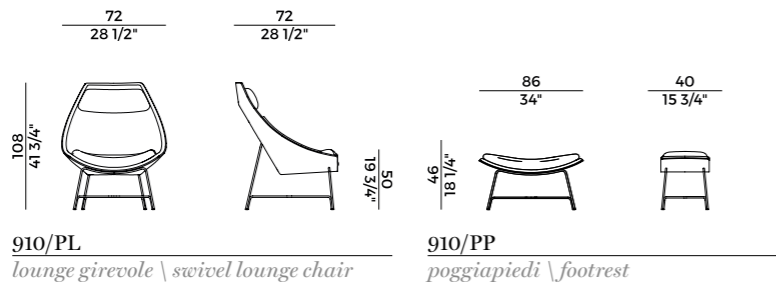

DESIGN
STEPHAN VEIT

lounge | lounge chair
lounge girevole | swivel lounge chair
poggiapiedi | footrests

Cut

Poltrona lounge disponibile in versione girevole o fissa e poggiapiedi con base centrale in alluminio verniciato nero gofrato e imbottiti in poliuretano espanso ignifugo. Rivestimenti di collezione.

Lounge armchair available in the version swivel or fixed and footrest characterized by the central base in embossed black painted aluminum and padded in fire retardant polyurethane foam. Covers as per collection.

Cut \ Lounge, *lounge chair*
Poggiapiedi, *footrest*