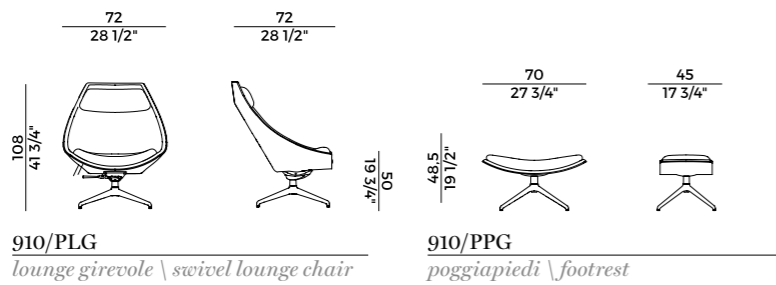

DESIGN
STEPHAN VEIT

lounge | lounge chair
lounge girevole | swivel lounge chair
poggiapiedi | footrests

Cut

Poltrona lounge disponibile in versione girevole o fissa e poggiapiedi con base centrale in alluminio verniciato nero gofrato e imbottiti in poliuretano espanso ignifugo. Rivestimenti di collezione.

Lounge armchair available in the version swivel or fixed and footrest characterized by the central base in embossed black painted aluminum and padded in fire retardant polyurethane foam. Covers as per collection.

Cut \ Lounge, *lounge chair*
Poggiapiedi, *footrest*