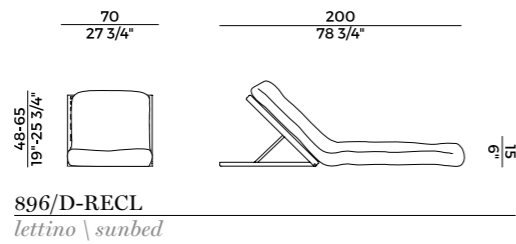

DESIGN
POTOCCO D&D

lettino | sunbed

Land

Lettino a terra in legno massello Iroko con schienale regolabile. Materassino imbottito in poliuretano espanso. Rivestimenti outdoor di collezione.

Iroko solid wood sunbed with adjustable backrest. Mattress padded in polyurethane foam. Outdoor covers as per collection.

Land \ Lettino, *sunbed*